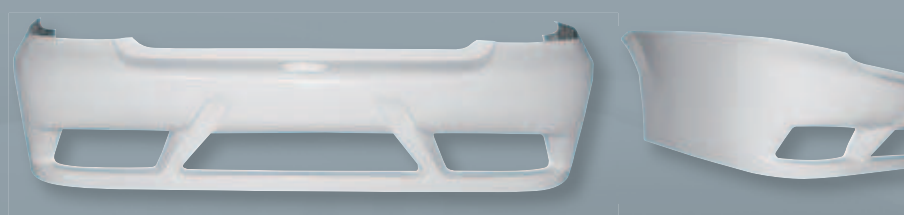

ABS

50127 PARAURTI ANTERIORE - FRONT BUMPER - OPEL VECTRA B (10/95-5/02)

F-G

50445 PARAURTI POSTERIORE - REAR BUMPER - OPEL VECTRA B (10/95-5/02)

F-G

50959 APPENDICE POSTERIORE - REAR BUMPER SPOILER - OPEL VECTRA B (10/95-5/02)