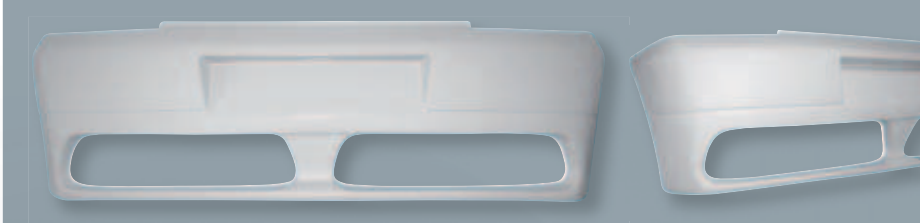

F-G

51197 SPOILER - SEAT IBIZA (8/99-2/02)