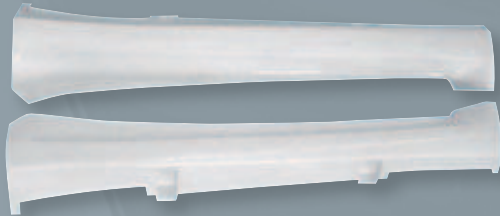

F-G

**50907** APPENDICE ANTERIORE - FRONT BUMPER SPOILER - SMART FORTWO (7/98-1/02)

F-G

**50734** MINIGONNE LATERALI - SIDE SKIRTS - SMART FORTWO (7/98-1/02)

F-G

**50789** MINIGONNE LATERALI - SIDE SKIRTS - SMART FORTWO (1/02-12/06)