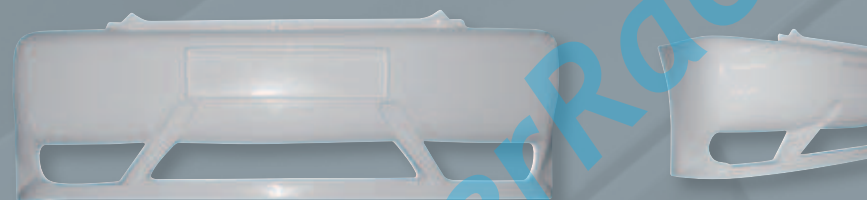

51199 SPOILER - SEAT IBIZA (3/93-8/99)

PU