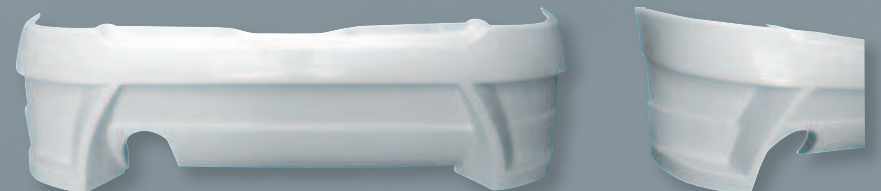

50465 PARAU RTI POSTERIORE - REAR BUMPER - RENAULT CLIO II (3/98>)

F-G