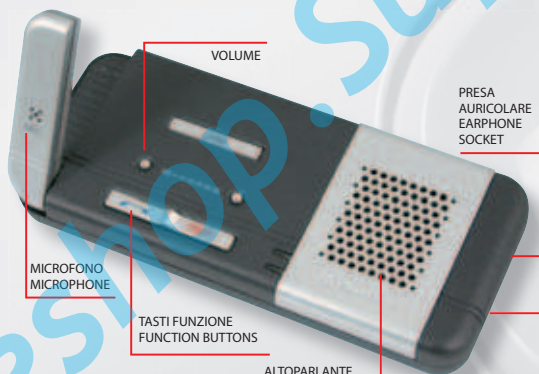

40617

Scatola / Box 12 / 24

In dotazione caricabatteria 110-230V e per auto 12V
Contains 110-230V travel charger and 12V car charger

BEEZ, BLUETOOTH™ HEADSET

- Up to 8 hours talk time
- Up to 150 hours standby time with rechargeable lithium polymer battery
- Size 56x20x25 mm, ultra small
- Weight 15 g (headset only)
- Fully compliant with BQB V1.2, 2.4 GHz transceiver
- Integrated high quality audio CODEC
- Two colours LED for operation and charge indication
- Advanced call handling features, including call answer, end, call reject, voice dial, mute and speaker volume
- Class 2 Bluetooth 10 m (33 ft)
- BQB qualified, CE and FCC certified
- Compatible with all Bluetooth mobile phones

Bluetooth®

MICROFONO
MICROPHONE

TASTI FUNZIONE
FUNCTION BUTTONS

ALTOPARLANTE
SPEAKER

PRESA AURICOLARE
EARPHONE
SOCKET

PRESA RICARICA
CHARGING
SOCKET

VOLUME

SPEAKERPHONE, KIT VIVAVOCE PORTABILE BLUETOOTH™