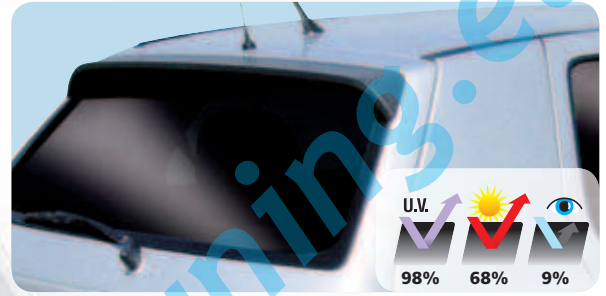

Limousine

Pellicola oscurante Serie Professional,
nero metallizzato
Professional series window film,
polished black

75002 300x50 cm

D/Blister 6 / 30

Antigraffio
Antiscratch

Cool-Green

Pellicola oscurante Serie Professional,
verde metallizzato
Professional series window film,
polished green