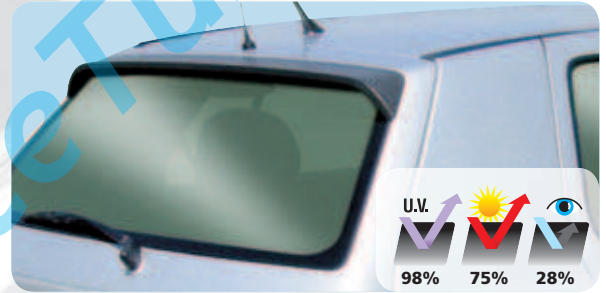

Professional

Antigraffio
Antiscratch

Midnight

Pellicola oscurante Serie Professional,
nero bluastro
Professional series window film,
blueish black

75001 300x50 cm

D/Blister ☐ 6 / 30

Antigraffio
Antiscratch

Limousine

Pellicola oscurante Serie Professional,
nero metallizzato
Professional series window film,
polished black

75002 300x50 cm

D/Blister ☐ 6 / 30

Antigraffio
Antiscratch

Cool-Green

Pellicola oscurante Serie Professional,
verde metallizzato
Professional series window film,
polished green

75003 300x50 cm

D/Blister ☐ 6 / 30

Antigraffio
Antiscratch

Titanium

Pellicola oscurante Serie Professional,
grigio metallizzato
Professional series window film,
polished grey

75004 300x50 cm

D/Blister ☐ 6 / 30

Antigraffio
Antiscratch

Safety

SAFETY, PELLICOLA DI SICUREZZA TRASPARENTE

Conforme alle norme 6.3.4 UNI 7172. Specifica per uso agonistico. Trattiene le schegge di vetro in caso di incidente. È inoltre indicata per un utilizzo non agonistico come protezione antisfondamento ed antintrusione. L'alta percentuale di luce visibile trasmessa la rende idonea anche per il montaggio sui cristalli laterali anteriori.

SAFETY, WINDOW FILM CLEAR

Meets 6.3.4 UNI 7172 standards. Specially made for racing cars, it prevents glass fragments from being projected in the car interior in case of an accident. This unique safety feature, on road cars, prevents also intrusions and car thefts

75030 300x50 cm

D/Blister ☐ 6 / 30