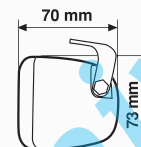

ELITE, FOG LIGHTS

Halogen lamp-set. Bulbs included

72235 Trasparente Clear

D/Blister 12

2 pcs