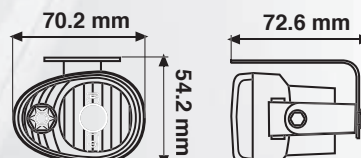

12V - H3 - 55W max

FOX, FARI FENDINEBBIA BILUCE
Parabola con tecnologia multisuperficie. Lampadine incluse

FOX, FOG DOUBLE LIGHTS
Advanced technology multi-surface reflector. Bulbs included

72356 Trasparente Clear

Scatola / Box ☐ 12

2 pcs