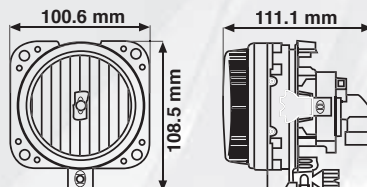

Cat-Eyes

incluso
included
2x
12V - H3 - 55W
+ LED

LUCE - LIGHT
ULTRAWHITE
lente-lens blue

12V - H3 - 55W max

CAT-EYES, FARI PROFONDITÀ BILUCE
Parabola con tecnologia multisuperficie,
lente blu, luce bianca.
Lampadine incluse

CAT-EYES, DRIVING DOUBLE LIGHTS
Advanced technology multi-surface
reflector, blue lens, white light.
Bulbs included

72354 Blu Blue

Scatola / Box ☐ 12

2 pcs

LED **BILUCE**
TWIN LIGHT

Tune-In

incluso
included
2x
12V - H1 - 55W

LUCE - LIGHT
ULTRAWHITE
lente-lens blue

12V - H1 - 55W max

TUNE-IN, FARI PROFONDITÀ
Parabola con tecnologia multisuperficie,
lente blu, luce bianca.
Montaggio ad incasso.
Vite regolazione incidenza fascio luce.
Lampadine incluse

TUNE-IN, DRIVING LIGHTS
Advanced technology multi-surface
reflector, blue lens, white light.
With levelling screw. Bulbs included

72358 Blu Blue

Scatola / Box ☐ 12

2 pcs

Tune-In

incluso
included
2x
12V - H1 - 55W

LUCE - LIGHT
ULTRAWHITE
lente-lens blue

12V - H1 - 55W max

TUNE-IN, FARI FENDINEBBIA
Parabola con tecnologia
multisuperficie, lente blu, luce bianca.
Montaggio ad incasso.
Vite regolazione incidenza fascio luce.
Lampadine incluse

TUNE-IN, FOG LIGHTS
Advanced technology multi-surface
reflector, blue lens, white light.
With levelling screw. Bulbs included

72359 Blu Blue

Scatola / Box ☐ 12

2 pcs