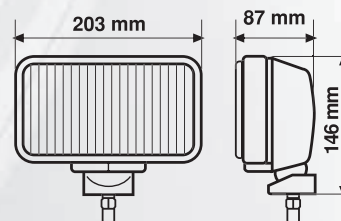

Pro-Jet

BILUCE
TWIN LIGHT

12/24V - H3 - 55/150W max

PRO-JET, FARO ALOGENO DI PROFONDITÀ CON LUCE DI POSIZIONE

Struttura in resina composita color nero. Omologato a norme Europee. Supporta lampade alogene H3 12/24V da 55 a 150W

PRO-JET, HALOGEN DRIVING LIGHT WITH POSITION LIGHT

Hi-impact plastic housing, black colour, Europe approved. Suitable also for high watt bulbs from 55 to 150W (12 or 24V)

72203	Trasparente	Clear
72204	Blu	Blue

Scatola / Box 4

1 pc

LUCE - LIGHT
ULTRAWHITE
lente-lens blue

Maxtel

12/24V - H3 - 130W max

MAXTEL, FARO PROFONDITÀ

In acciaio cromato. Griglia removibile

MAXTEL, DRIVING LIGHT

Chromed metal housing, supplied with removable grill

72210	Trasparente	Clear

Scatola / Box 8 / 16

1 pc

Maxtel

12/24V - H3 - 130W max

MAXTEL, FARO FENDINEBBIA

In acciaio cromato. Griglia removibile

MAXTEL, FOG LIGHT

Chromed metal housing, supplied with removable grill

72211	Trasparente	Clear

Scatola / Box 8 / 16

1 pc