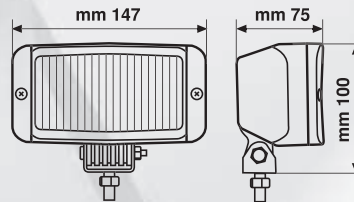

Prox

12V - H3 - 55W max

PROX, KIT FARI PROFONDITÀ
Serie fari alogeni ausiliari.
Kit completo per il montaggio.
Lampadine incluse

PROX, DRIVING LIGHTS KIT
Halogen auxiliary driving light.
DIY kit. Bulbs included

72343 Trasparente Clear

D/Blister 6 / 12

2 pcs
KIT

incluso
included
2x
12V - H3 - 55W

Prox

12V - H3 - 55W max

PROX, FARO FENDINEBBIA
PROX, FOG LIGHT

72346 Trasparente Clear

D/Blister 12 / 24

1 pc

Prox

12V - H3 - 55W max

PROX, FARO PROFONDITÀ
PROX, DRIVING LIGHT

72348 Trasparente Clear

D/Blister 12 / 24

1 pc