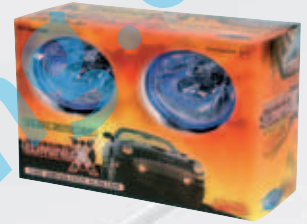

Parabola con tecnologia multisuperficie. Lampadine incluse

LUMINUX, DRIVING LIGHTS

Advanced technology multi-surface reflector. Bulbs included

72350 Blu Blue

Scatola / Box 12

2 pcs

Felix

incluso included
2x
12V - H3 - 55W
+ LED