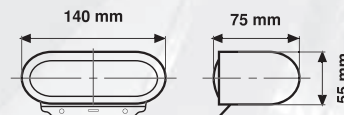

12V - H3 - 55W max

LASER I, KIT FARI FENDINEBBIA
Serie fari alogeni ausiliari.
Kit completo.

LASER I, FOG LIGHTS KIT
Halogen fog lamp-set. DIY kit

72186 Trasparente Clear

D/Blister ☐ 3 / 12

2 pcs KIT