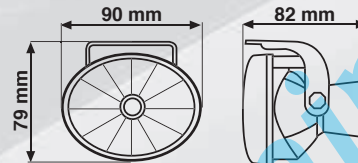

Parabola con tecnologia multisuperficie. Lampadine incluse

LUMINUX, DRIVING LIGHTS

Advanced technology multi-surface reflector. Bulbs included

72350 Blu Blue

Scatola / Box 12

2 pcs

Felix

incluso included
2x
12V - H3 - 55W
+ LED