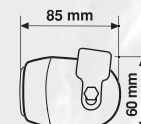

VENUS, FOG LIGHTS

Halogen lamp-set. Bulbs included

72236 Trasparente Clear

D/Blister 12

2 pcs