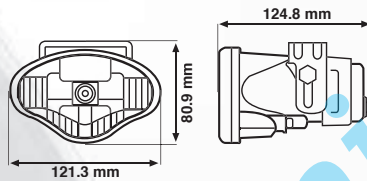

LED **BILUCE**
TWIN LIGHT