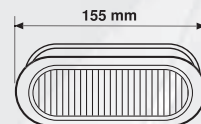

VENUS, FOG LIGHTS

Halogen lamp-set. Bulbs included

72236 Trasparente Clear

D/Blister 12

2 pcs