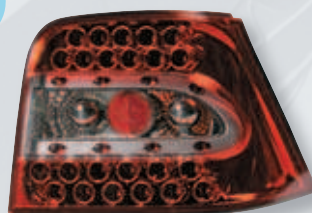

09331 VW Golf IV (8/97-9/03)

Coppia fanali posteriori
LED - Rosso
Pair of rear LED lights