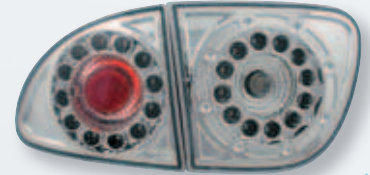

09241 Seat Leon (11/99>9/05)

Coppia fanali posteriori LED - Cromo
Pair of rear LED lights