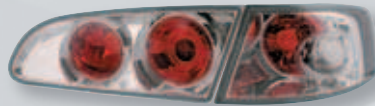

09236 Seat Ibiza (2/02>)

Coppia fanali posteriori - Cromo
Pair of rear lights