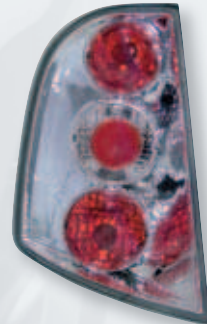

SKODA

09502 Skoda Fabia (2/00-5/07)

Coppia fanali posteriori - Cromo
Pair of rear lights

09512 Skoda Octavia (9/96-6/04)

Coppia fanali posteriori - Cromo
Pair of rear lights