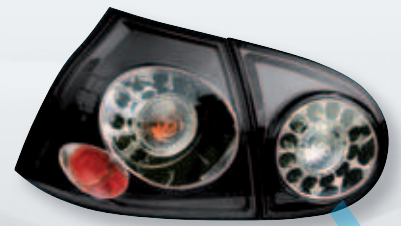

09341 VW Golf V (10/03>)

Coppia fanali posteriori
LED - Nero
Pair of rear LED lights