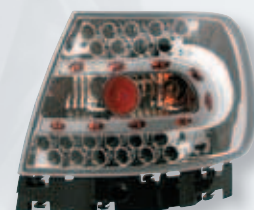

Coppia fanali posteriori LED - Nero  
Pair of rear LED lights

**08108 Audi A3 (no Sportback) (5/03>)**

Coppia fanali posteriori - Nero  
Pair of rear lights

**08121 Audi A4 (1/95-11/00)**

Coppia fanali posteriori LED - Cromo  
Pair of rear LED lights