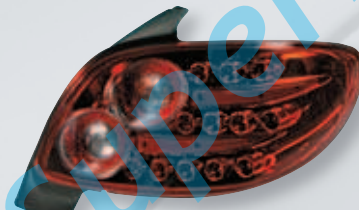

08835 Peugeot 206 (9/98>)

Coppia fanali posteriori
LED - Rosso
Pair of rear LED lights