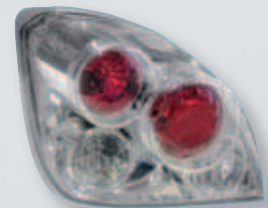

**FORD FIESTA IV**
**09852 Ford Fiesta IV (8/95-1/02)**

Coppia fanali anteriori Angel-Eyes - Cromo

Pair of front head-lights with angel eyes

**08512 Ford Fiesta IV (8/95-1/02)**

Coppia fanali posteriori - Cromo  
 Pair of rear lights