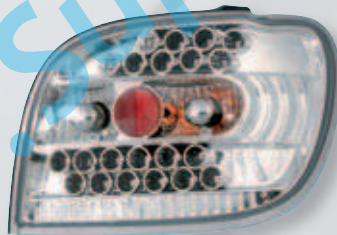

## VOLKSWAGEN GOLF III

**09820** VW Golf III (8/91-8/97)

Coppia fanali anteriori Angel-Eyes - Cromo

Pair of front head-lights with angel eyes

**09608** Toyota Yaris (4/99>12/05)

Coppia fanali posteriori LED - Cromo  
Pair of rear LED lights