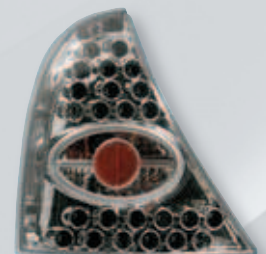

09014 Renault Clio (4/98>)

Coppia fanali posteriori
LED - Cromo

Pair of rear LED lights