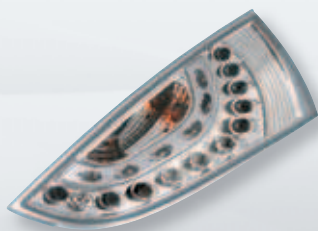

08526 Ford Focus 3/5 porte (10/98-12/04)

Coppia fanali posteriori
LED - Cromo
Pair of rear LED lights