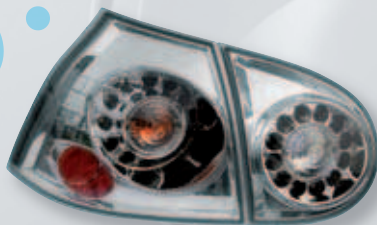

09340 VW Golf V (10/03>)

Coppia fanali posteriori
LED - Rosso
Pair of rear LED lights