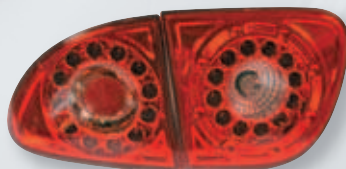

09240 Seat Leon (11/99>9/05)

Coppia fanali posteriori LED - Rosso
Pair of rear LED lights