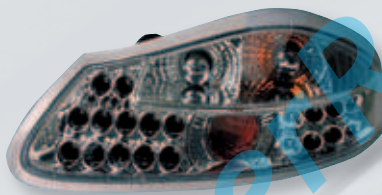

## PORSCHE BOXSTER

**08950** Porsche Boxster (9/96-10/04)

Coppia fanali posteriori  
LED - Rosso

Pair of rear LED lights

**08951** Porsche Boxster (9/96-10/04)

Coppia fanali posteriori  
LED - Cromo

Pair of rear LED lights