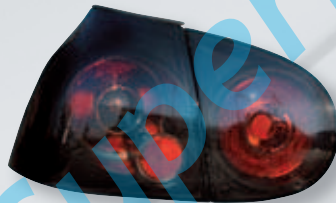

09338 VW Golf V (10/03>)

Coppia fanali posteriori - Nero
Pair of rear lights

09339 VW Golf V (10/03>)

Coppia fanali posteriori
LED - Cromo
Pair of rear LED lights