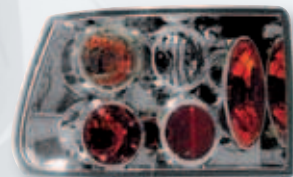

OPEL ASTRA F

08702 Opel Astra F (9/91-9/98)

Coppia fanali posteriori - Cromo
Pair of rear lights

08704 Opel Astra F (9/91-9/98)

Coppia fanali posteriori - Nero
Pair of rear lights