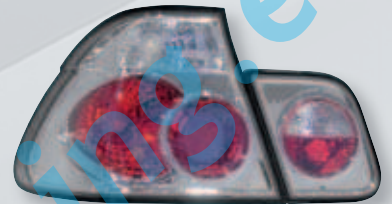

**CHRYSLER PT CRUISER**

**08902** Pt Cruiser (6/00>)

Coppia fanali posteriori non omologati - Cromo  
Pair of rear lights, not approved

**CITROEN C2**

**08299** Citroën C2 (9/03>)

Coppia fanali posteriori LED - Cromo  
Pair of rear LED lights