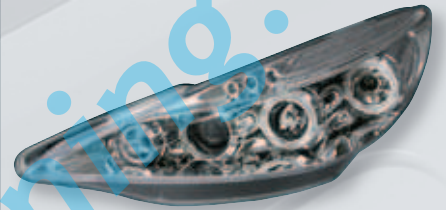

PEUGEOT 207

09804 Peugeot 207 (5/06>)

Coppia fanali anteriori
Angel-Eyes - Cromo
Pair of front head-lights with angel eyes