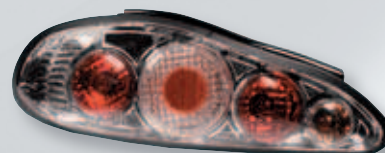

**09759 Honda Civic 3 porte (11/95-2/01)**

Coppia fanali posteriori  
LED - Nero  
Pair of rear LED lights

**HYUNDAI COUPE**

**09712 Hyundai Coupe (6/96-4/02)**

Coppia fanali posteriori - Cromo  
Pair of rear lights