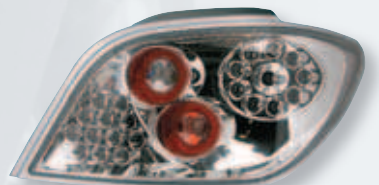

08867 Peugeot 307 (8/00>9/05)

Coppia fanali posteriori
LED - Nero
Pair of rear LED lights