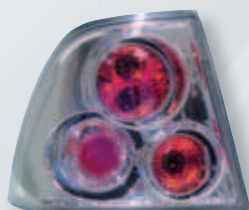

OPEL VECTRA

08752 Opel Vectra (6/95-9/99)

Coppia fanali posteriori - Cromo
Pair of rear lights