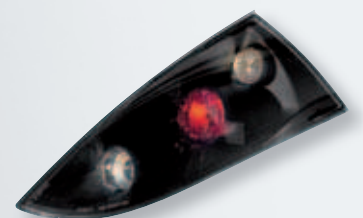

08524 Ford Focus 3/5 porte (10/98-12/04)

Coppia fanali posteriori - Nero
Pair of rear lights