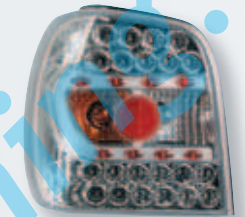

09363 VW Polo (9/94-10/99)

Coppia fanali posteriori LED - Nero
Pair of rear LED lights

LED