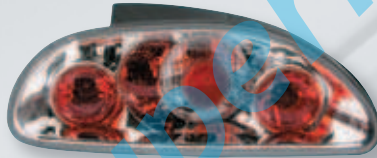

**09105** Rover 200/25 - MG ZR (11/95-5/05)

Coppia fanali posteriori LED - Rosso  
Pair of rear LED lights

**LED**

**09103** MG TF (3/02-5/05)

Coppia fanali posteriori - Cromo  
Pair of rear lights