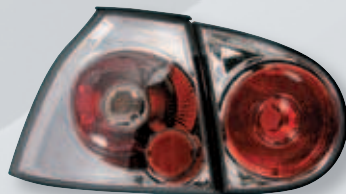

VOLKSWAGEN GOLF V

09824 VW Golf V (10/03>)

Coppia fanali anteriori
Angel-Eyes - Cromo
Pair of front head-lights with angel eyes

09825 VW Golf V (10/03>)

Coppia fanali anteriori
Angel-Eyes - Nero
Pair of front head-lights with angel eyes

09336 VW Golf V (10/03>)

Coppia fanali posteriori - Cromo
Pair of rear lights

09338 VW Golf V (10/03>)

Coppia fanali posteriori - Nero
Pair of rear lights

09339 VW Golf V (10/03>)

Coppia fanali posteriori
LED - Cromo
Pair of rear LED lights

09340 VW Golf V (10/03>)

Coppia fanali posteriori
LED - Rosso
Pair of rear LED lights

09341 VW Golf V (10/03>)

Coppia fanali posteriori
LED - Nero
Pair of rear LED lights

VOLKSWAGEN LUPU

09342 Seat Arosa (5/97-12/05) - VW Lupo (9/98-12/05)

Coppia fanali posteriori - Cromo
Pair of rear lights

09344 Seat Arosa (5/97-12/05) - VW Lupo (9/98-12/05)

Coppia fanali posteriori - Nero
Pair of rear lights

VOLKSWAGEN NEW BEETLE

09309 VW New Beetle (1/98>)

Coppia fanali posteriori
LED - Rosso
Pair of rear LED lights

09310 VW New Beetle (1/98>)

Coppia fanali posteriori
LED - Cromo
Pair of rear LED lights