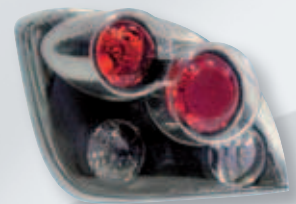

08514 Ford Fiesta IV (8/95-1/02)

Coppia fanali posteriori - Nero
Pair of rear lights