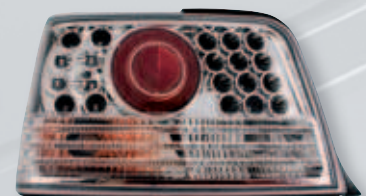

08206 Bmw E36 4 porte (9/90-3/98)

Coppia fanali posteriori
LED - Cromo
Pair of rear LED lights