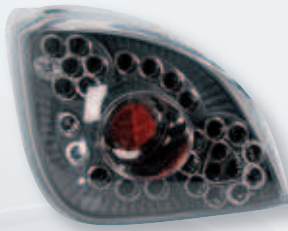

Coppia fanali posteriori LED - Cromo

Pair of rear LED lights

**08513 Ford Fiesta IV (8/95-1/02)**

Coppia fanali posteriori LED - Nero  
Pair of rear LED lights

**09994 Ford Fiesta V 3 porte (11/01-12/05)**