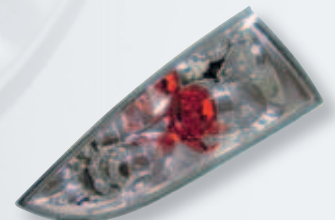

08522 Ford Focus 3/5 porte (10/98-12/04)

Coppia fanali posteriori - Cromo
Pair of rear lights