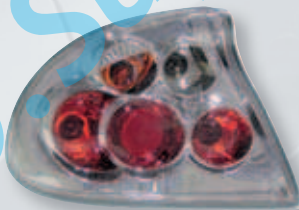

OPEL TIGRA

08742 Opel Tigra (7/94-12/00)

Coppia fanali posteriori - Cromo
Pair of rear lights