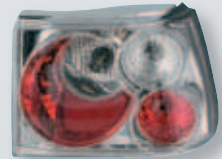

SEAT IBIZA

09226 Seat Ibiza 3 porte (5/93-10/97)

Coppia fanali posteriori - Cromo
Pair of rear lights