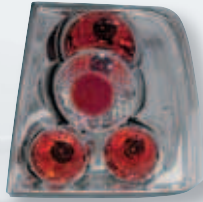

VOLKSWAGEN PASSAT

09352 VW Passat (8/96-11/00)

Coppia fanali posteriori - Cromo
Pair of rear lights

09353 VW Passat (11/00>-2/05)

Coppia fanali posteriori - Cromo
Pair of rear lights