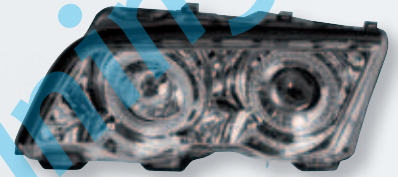

BMW E46

09864 Bmw E46 Berlina (2/98-9/01)

Coppia fanali anteriori
Angel-Eyes - Cromo
Pair of front head-lights with angel eyes