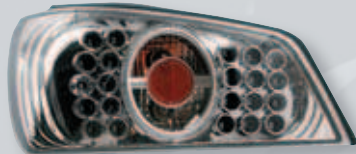

08841 Peugeot 306 (5/93-7/01)

Coppia fanali posteriori
LED - Cromo
Pair of rear LED lights