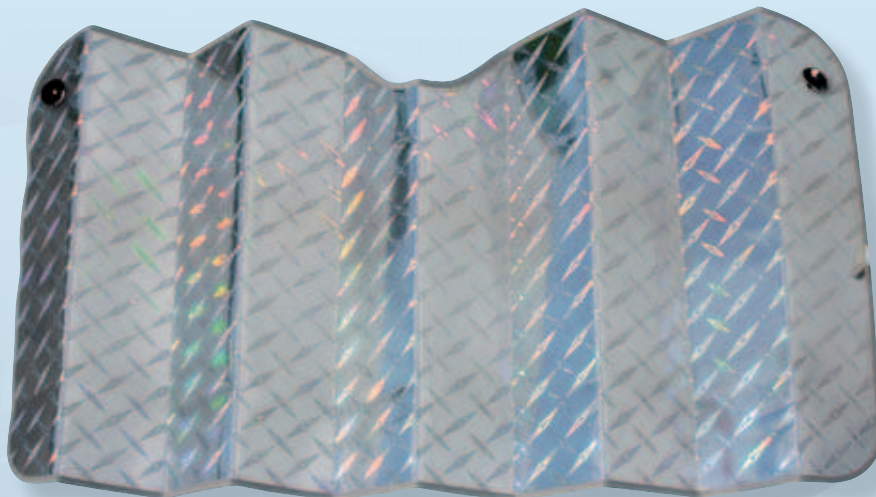

DIAMANT-REFLEX, SCUDO PARASOLE ANTERIORE
Multi-strato termo riflettente. Un lato in cartoncino con laminatura in poliestere oleografico metallizzato. Isolamento centrale in schiuma atermica da 3 mm. Laminatura interna in poliestere metallizzato. Si fissa abbassando le alette parasole

DIAMANT-REFLEX SUNSHADE
Thermo-reflective multi-layer shade. 1 side oleographic metallic polyester coated cardboard. 3 mm thermal-insulation inner foam layer. Metallic polyester coated interior face

66845	S	60x110 cm
66846	M	70x130 cm
66847	L	80x140 cm

Busta / Bag 6 / 24

Distinta di applicazione - Application chart

ALFA ROMEO	Bravo 07>	M	OPEL		
145	Stilo/Idea	M	Agila <04/00	S	SEAT
146	Multipla	L	Corsa B - C	S	Arosa
147	Marea	M	Corsa D	M	Ibiza 02/02>
156	Ulysse	L	Astra G-H	S	Ibiza 03/02
GT	Doblo	M	Astra J	M	Cordoba 09/02>
159	Ducato	L	Zafira	M	Cordoba <10/02
Mito	FORD		Vectra 02/02>	S	Leon
AUDI	Ka/SportKa	S	Vectra <03/02	M	Toledo 09/04>
A2/A6 04/04	Fiesta 02/02>	S	Frontera <10/98	S	Toledo <10/04
A3 05/03>	Fiesta <03/02	M	Meriva	L	Alhambra
80 <09/78	Fusion	M	PEUGEOT		Inca
90	Escort	S	106	S	SKODA
A4	Focus 09/04>	M	205	S	Felicia
A6 04/04>	Orion	S	206	L	Fabia
BMW	Sierra	S	306	S	Octavia 05/04>
Serie 3	Mondeo	M	307/207	L	Superb
Serie 5 06/03>	Galaxy	L	309	S	SMART
X5	Puma	S	405	S	Fortwo
CHRYSLER	Courier	S	406/107	M	TOYOTA
Voyager <04/01	JEEP		607	L	Yaris
CITROEN	Cherokee	S	806	L	Yaris verso
AX	LANCIA		807	L	Corolla <09/02
Saxo/C1	Zeta	L	Partner	M	Corolla verso 04/04>
C2	Phedra	L	Boxer	L	Previa
C3	LAND ROVER		RENAULT		RAV 4
ZX	Freelander <03/98	M	Twingo	M	Landcruiser 01/03>
Xara	Discovery 1/90>09/04	S	Super 5	S	Landcruiser SW
Picasso/C4	MERCEDES		Clio >12/05	S	VOLKSWAGEN
BX	190 01/83>12/94	S	R19	S	Lupo
Xantia	200/300	S	Megane/Clio 01/06>	M	Polo 10/94>11/01
C5	Classe A 08/04>	L	Scenic 05/03>	M	Polo <12/01
Evasion	Vaneo	L	R21	M	New Beetle
C8	Classe C	M	Laguna	M	Golf II
C15	Classe E 02/02>	S	Safrane	M	Golf III - IV - V - VI
Berlingo	Classe V <11/96	L	Avantime	L	Jetta <04/84
Jumper	Classe CLK 05/02>	S	Espace/Scenic 05/03	L	Vento
FIAT	Classe CLK <06/02	M	Express	S	Bora
500 - 07>	Classe SLK 03/04>	S	Kangoo	S	Passat
Cinquecento	Sprinter	L	Trafic	L	Sharan/Golf Plus
Panda 08/03>	MINI		ROVER		Caddy 02/04>
Uno	Mini <09/01	S	Rover25	S	Transporter 09/90>08/03
Punto	NISSAN		Streetwise	S	VOLVO
Grande Punto	Micra 02/03>	S	Rover45	S	S40 12/03>
Palio	Almera	M	Rover75	M	V40
Bravo/Brava	Tino	L	Rover800	M