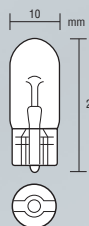

W2.1x9.5d

LAMPADA BLU-XE CON ZOCCOLO VETRO 12V - W5W
Per luci di posizione, illuminazione targa, plafoniera, baule
12V BLU-XE WEDGE BASE LAMP W5W
For parking, plate light; trunk/map reading light

58359 5W 2 pz D/Blister 10 / 100