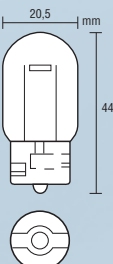

W21W

W3x16d

LAMPADA CON ZOCCOLO VETRO 12V - W21W
Per lampeggiante + stop
12V WEDGE BASE LAMP W21W
For blinkers and brake lights

58097	21W	2 pz	D/Blister	20 / 500