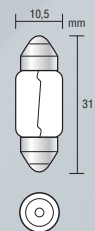

T5

W2x4.6d

LAMPADA CON ZOCCHO VETRO 12V - T5

Adatte per luci cruscotto

12V WEDGE BASE LAMP T5

For dashboard lights

58355	Blu	Blue	1,2W	2 pz	D/Blister	10 / 200
58356	Viola	Purple				
58357	Verde	Green				
58358	Rosso	Red				

WB5W

W2.1x9.5d

LAMPADA CON ZOCCHO VETRO 12V - WB5W

12V WEDGE BASE LAMP WB5W

58360	Blu	Blue	5W	2 pz	D/Blister	10 / 200
58361	Viola	Purple				
58362	Verde	Green				
58363	Rosso	Red				

C5W

SV8,5-8

LAMPADA SILURO 11X35 MM 12V - C5W

12V FESTOON LAMP 11X35 MM - C5W

58340	Blu	Blue	5W	2 pz	D/Blister	10 / 200
58341	Viola	Purple				
58342	Verde	Green				
58343	Rosso	Red				

C10W

SV8,5-8

LAMPADA SILURO 11X35 MM 12V - C10W

12V FESTOON LAMP 11X35 MM - C10W

58345	Blu	Blue	10W	2 pz	D/Blister	10 / 200
58346	Viola	Purple				
58347	Verde	Green				
58348	Rosso	Red				

11x31

SV8,5-8

LAMPADA SILURO 11X31 MM 12V

12V FESTOON LAMP 11X31 MM

58350	Blu	Blue	10W	2 pz	D/Blister	10 / 200
58351	Viola	Purple				
58352	Verde	Green				
58353	Rosso	Red