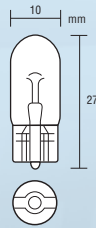

W2W

W2.1x9.5d

LAMPADA CON ZOCCOLO VETRO 12V - W2W
Per luci cruscotto
12V WEDGE BASE LAMP W2W
For dashboard lights

58102	2W	2 pz	D/Blister	20 / 500