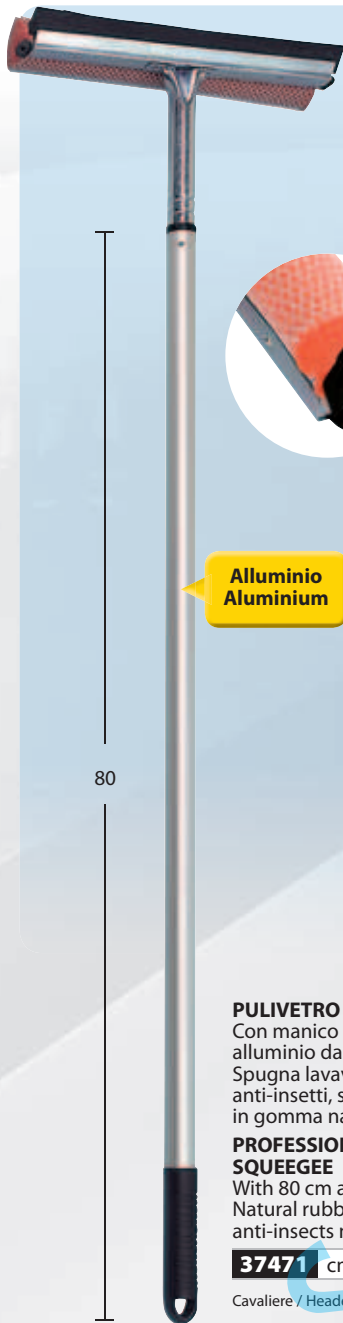

Pulivetro | Squeegee

Alluminio
Aluminium

80

PULIVETRO PROFESSIONALE
Con manico in lega di alluminio da cm 80. Spugna lavavetro con rete anti-insetti, spatola tergovetro in gomma naturale

PROFESSIONAL WINDOW SQUEEGEE
With 80 cm aluminium handle. Natural rubber blade, anti-insects net on sponge

37471 cm 25

Cavaliere / Header ☐ 50