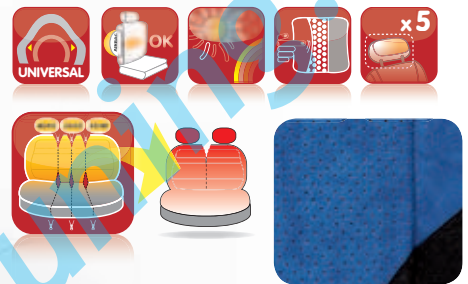

KYNOX, SEAT COVER SET

2 fronts, 2 rears (with 3+3 zips), 5 headrest covers. Polyester and foam padding

54900	Grigio	Grey
54901	Bordeaux	Wine red
54902	Beige	Beige
54903	Blu	Blue
54904	Avio	Navy blue

Scatola / Box 6