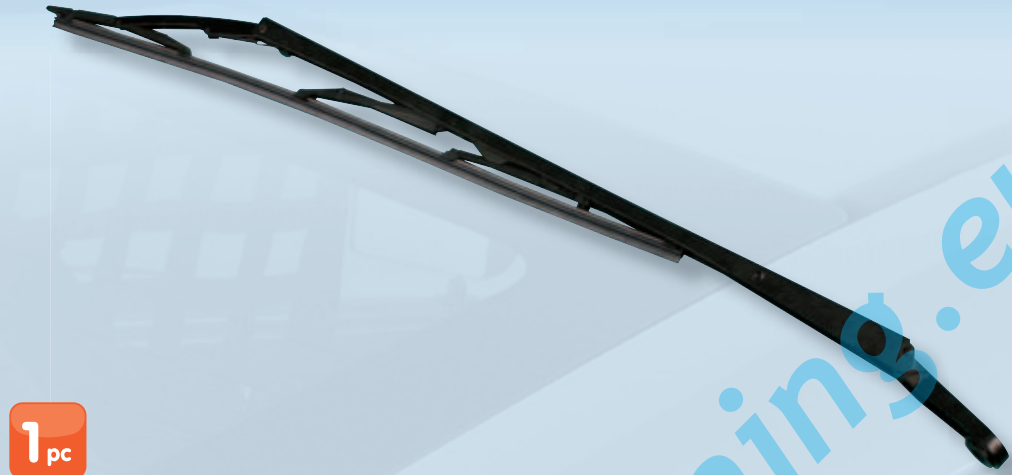

Bracci spazzolanti

1 pc

BRACCI SPAZZOLANTI SU MISURA

Per tutte le vetture equipaggiate con spazzola tergi incorporata nel braccio

CUSTOM-FIT WIPER ARM AND BLADE

For all vehicles equipped with wiper blade included into the wiper arm

Distinta applicaz.
Fitting chart
p. 566

POSTERIORE / REAR

19245	BS01	30 cm (12")	posteriore	rear	Nissan	Blister	10 / 50
19230	BS02	31 cm (12")	posteriore	rear	Fiat	Blister	10 / 50
19240	BS03	33 cm (13")	posteriore	rear	Fiat	Blister	10 / 50
19242	BS04	33 cm (13")	posteriore	rear	Lancia	Blister	10 / 50
19224	BS06	33 cm (13")	posteriore	rear	Fiat	Blister	10 / 50
19227	BS07	33 cm (13")	posteriore	rear	Lancia	Blister	10 / 50
19228	BS08	33 cm (13")	posteriore	rear	Fiat	Blister	10 / 50
19229	BS09	33 cm (13")	posteriore	rear	Alfa Romeo	Blister	10 / 50
19232	BS10	33 cm (13")	posteriore	rear	Fiat	Blister	10 / 50
19234	BS11	33 cm (13")	posteriore	rear	Fiat	Blister	10 / 50
19241	BS12	35 cm (14")	posteriore	rear	Fiat	Blister	10 / 50
19235	BS13	36 cm (14")	posteriore	rear	Fiat	Blister	10 / 50
19236	BS14	36 cm (14")	posteriore	rear	Fiat	Blister	10 / 50
19238	BS15	36 cm (14")	posteriore	rear	Fiat	Blister	10 / 50
19231	BS16	38 cm (15")	posteriore	rear	Lancia	Blister	10 / 50
19243	BS17	41 cm (16")	posteriore	rear	Ford	Blister	10 / 50
19237	BS20	41 cm (16")	posteriore	rear	Lancia	Blister	10 / 50
19226	BS21	47,5 cm (18,5")	posteriore	rear	Fiat	Blister	10 / 50
19260	BS25	36 cm (14")	posteriore	rear	Citroen, Fiat, Peugeot	Blister	10 / 50
19259	BS26	41 cm (16")	posteriore	rear	Fiat	Blister	10 / 50

ANTERIORE / FRONT

19225	BS22	48,5 cm (19")	anteriore	front	Lancia	Blister	10 / 50
19222	BS23	51 cm (20")	guida	drive	Alfa Romeo, Fiat	Blister	5 / 25
19221	BS24	51 cm (20")	passaggero	passenger	Alfa Romeo, Fiat	Blister	5 / 25