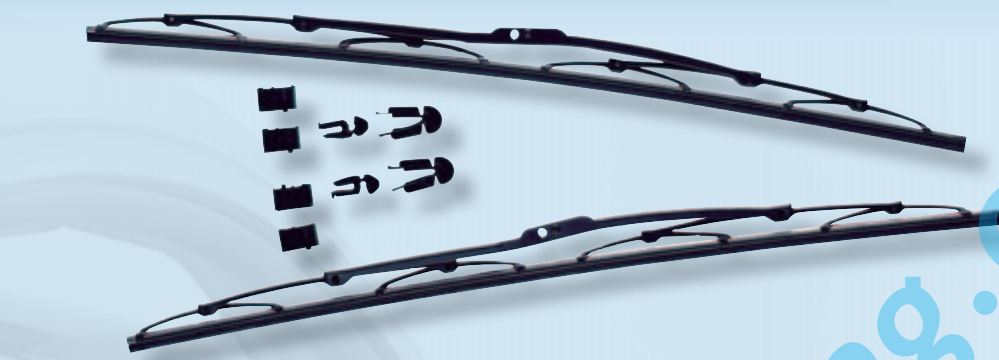

Standard

2 pcs

STANDARD SPAZZOLE TERGICRISTALLO, CONFEZIONE IN COPPIA
Spazzole tergicristallo con telaio ed archetti in metallo anodizzato.
Gomma di lunga durata con laminatura di grafite.
Kit di attacchi universali adatti a tutte le vetture

STANDARD - WIPER BLADES, PAIR PACK
Wiper blades with anodized metal frame and arches.
Long life rubber blade with graphite coating.
Universal fit adapters kit

18909	28 cm (11")	Blister	10 / 50
19050	33 cm (13")	Blister	10 / 50
19051	35 cm (14")	Blister	10 / 50
19052	38 cm (15")	Blister	10 / 50
19053	41 cm (16")	Blister	10 / 50
19054	45 cm (18")	Blister	10 / 50
19055	48 cm (19")	Blister	10 / 50
19056	51 cm (20")	Blister	10 / 50
19057	53 cm (21")	Blister	10 / 50
19058	55 cm (22")	Blister	10 / 50

**Compatibilità di montaggio:
Replacement compatibility:**

Tradizionali, con telaio
Traditional with frame