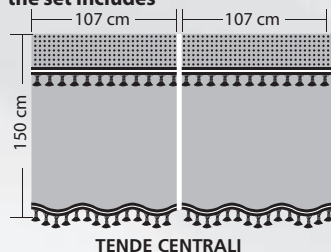

Tasca anteriore e posteriore
Front and rear pocket

11 pcs
KIT