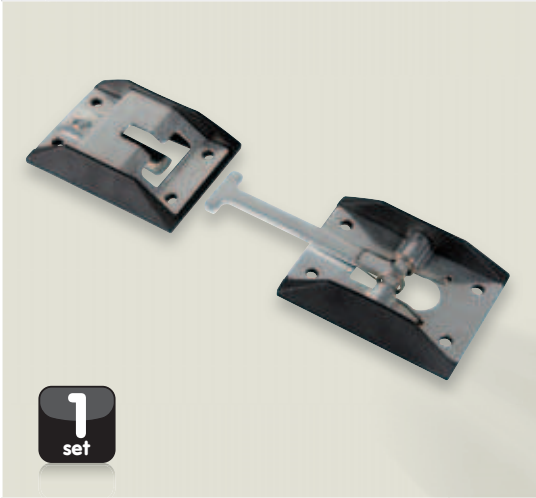

1  
pcs

**PERNO A MOLLA  
SPRING BOLT**

**98700**

D/Blister 10 / 40

1  
set

**GANCIO FERMA PORTA  
DOOR RETAINER**

**98704**

D/Blister 10 / 10

2  
pcs

**CAVALLOTTI TENDIFUNE RETTANGOLARI, 2 PZ  
RECTANGULAR LASHING RINGS, 2 PCS**

**98701**

D/Blister 10 / 100

2  
pcs

**CAVALLOTTI TENDIFUNE ROTONDI, 2 PZ  
HALF ROUND LASHING RINGS, 2 PCS**

**98702**

D/Blister 10 / 100

eshop.superRaceTuning.eu

1  
pcs

**TAMPONE PARACOLPI IN GOMMA**  
**RUBBER BUFFER**

**98705**

D/Blister  10 / 20

**SET 4 PEZZE ADESIVE**  
**PER TELONI CAMION**

In PVC telato anti-strappo