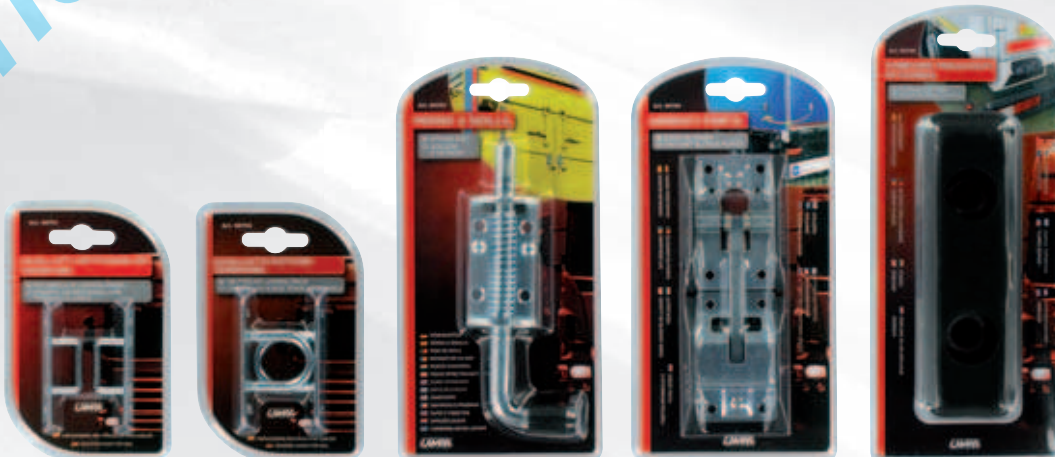

1
pcs

TAMPONE PARACOLPI IN GOMMA
RUBBER BUFFER

98705

D/Blister ☐ 10 / 20

SET 4 PEZZE ADESIVE
PER TELONI CAMION

In PVC telato anti-strappo

SET OF 4 REPAIR PATCHES

Tear-proof reinforced PVC with canvas

98720	Trasparente	Clear
98721	Nero	Black
98722	Blu	Blue

D/Blister ☐ 20 / 200

4
pcs