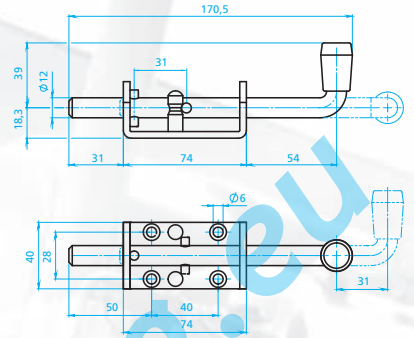

1  
pcs

**PERNO A MOLLA  
SPRING BOLT**

**98700**

D/Blister 10 / 40

1  
set

**GANCIO FERMA PORTA  
DOOR RETAINER**

**98704**

D/Blister 10 / 10