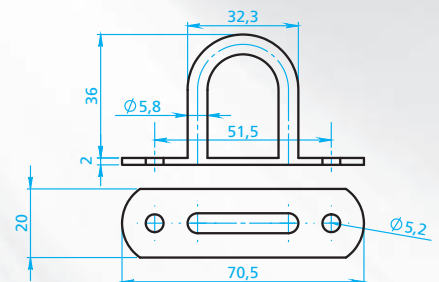

eshop.superRaceTuning.eu