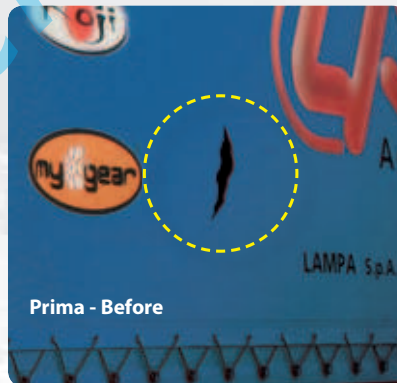

D/Blister 10 / 100

eshop.superRaceTuning.eu

1  
pcs

**TAMPONE PARACOLPI IN GOMMA**  
**RUBBER BUFFER**

**98705**

D/Blister  10 / 20

**SET 4 PEZZE ADESIVE**  
**PER TELONI CAMION**

In PVC telato anti-strappo

**SET OF 4 REPAIR PATCHES**

Tear-proof reinforced PVC with canvas

<b>98720</b>	Trasparente	Clear
<b>98721</b>	Nero	Black
<b>98722</b>	Blu	Blue

D/Blister  20 / 200

4  
pcs