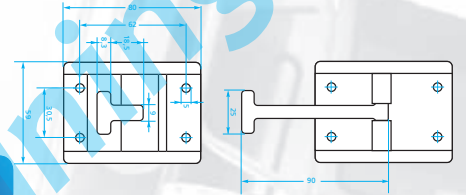

1  
pcs

**PERNO A MOLLA  
SPRING BOLT**

**98700**

D/Blister 10 / 40

1  
set

**GANCIO FERMA PORTA  
DOOR RETAINER**

**98704**

D/Blister 10 / 10