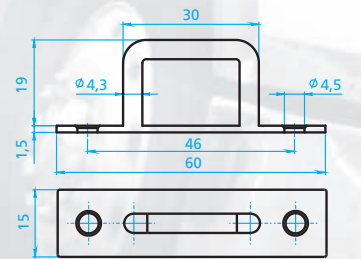

2
pcs

**CAVALLOTTI TENDIFUNE ROTONDI, 2 PZ
HALF ROUND LASHING RINGS, 2 PCS**

98702

D/Blister 10 / 100