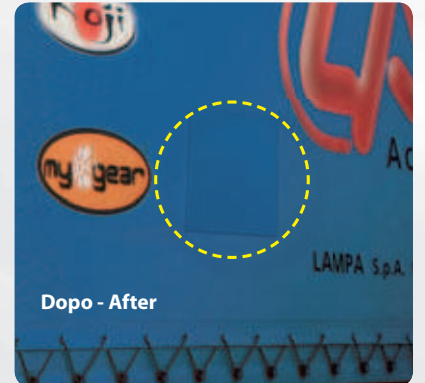

D/Blister 10 / 100

eshop.superRaceTuning.eu

1  
pcs

**TAMPONE PARACOLPI IN GOMMA**  
**RUBBER BUFFER**

**98705**

D/Blister  10 / 20

**SET 4 PEZZE ADESIVE**  
**PER TELONI CAMION**

In PVC telato anti-strappo

**SET OF 4 REPAIR PATCHES**

Tear-proof reinforced PVC with canvas

<b>98720</b>	Trasparente	Clear
<b>98721</b>	Nero	Black
<b>98722</b>	Blu	Blue

D/Blister  20 / 200

4  
pcs