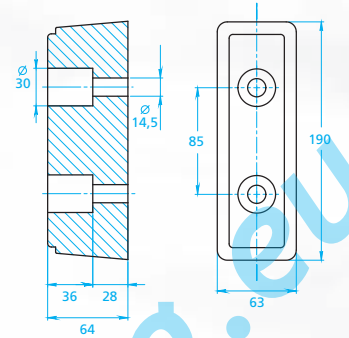

SET 4 PEZZE ADESIVE
PER TELONI CAMION

In PVC telato anti-strappo

SET OF 4 REPAIR PATCHES

Tear-proof reinforced PVC with canvas

98720	Trasparente	Clear
98721	Nero	Black
98722	Blu	Blue

D/Blister ☐ 20 / 200

4
pcs