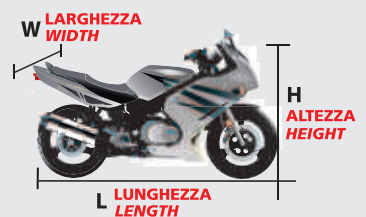

VENTURA

PEVA

ART.	MIS. SIZE	TIPO MOTOCICLO MOTORCYCLE TYPE	
90219	S		L.183 x W.89 x H.119
90220	M		L.203 x W.89 x H.119
90221	L		L.229 x W.99 x H.125
90222	XL		L.246 x W.104 x H.127